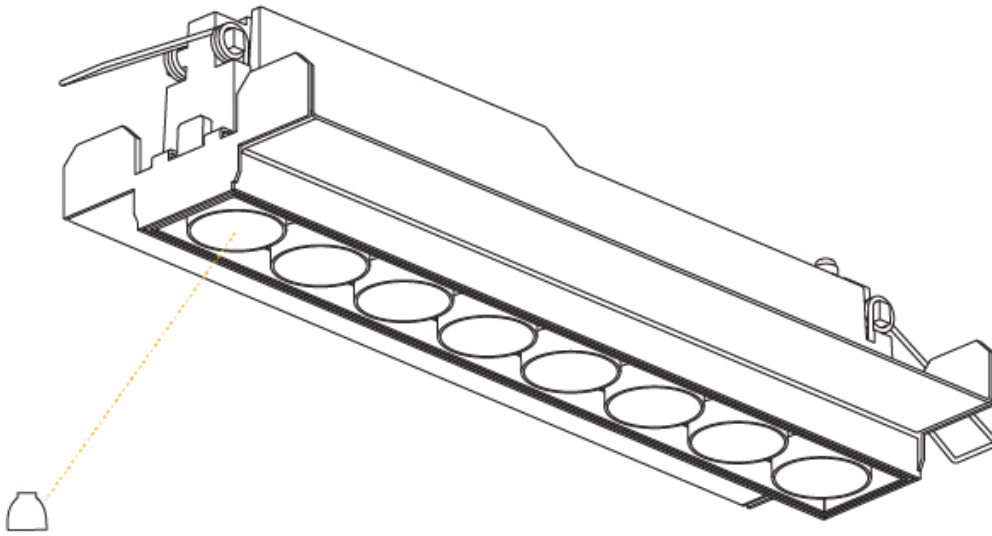

MAGIQ 8 CELL TRIMLESS

A35130-

PROJECT	_____
TYPE	_____
SPECIFIER	_____
QUANTITY	_____
DATE	_____