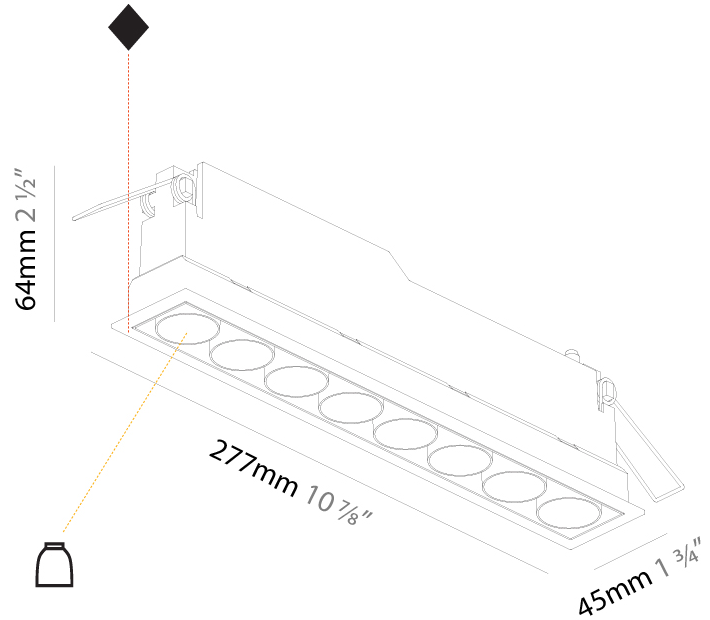

PHYSICAL

Shape: Rectangle
Length (mm): 277
Length (in): 10 7/8
Width (mm): 45
Width (in): 1 3/4
Height (mm): 64
Height (in): 2 1/2
Ceiling Thickness (mm): 10 / 12.5 / 15 / 25 / 30
Ceiling Thickness (in): 3/8 or 1/2 or 9/16 or 1 or 1 3/16
Min. Recessing Depth (mm): 100
Min. Recessing Depth (in): 3 15/16
Light Distribution: Downlight
Weight (kg): 0.518
Weight (lbs): 1.14
Fixture Finish: SSR / BKV / CWI / CRY / HAB / UFT / ITA / RUA / FTG / MYG / LOD / PUS / FRO / FUP / KIA / POP / BLS / SPG / MEY / GOH / GUM / CHC / COM / ABZ / JAG / OBR / MOS / ROR
Holder Finish: WHI / BLK
Fixture Material: Aluminum Die Cast
Cut-out Measurements: 270mm / 10 5/8" x 38mm / 1 1/2"

ELECTRICAL

Lamp Type: LED (Zhaga Standard)
Input Wattage (W): 27
Total Output Wattage (W): 25.9
Dimming: Tri-Mode (Non-Dimming and Phase Dimming (120Vac only) and 0-10V Dimming)
Driver Included: No
Driver Location: Remote
Driver Type: Constant Current - Universal
Driver Class: Class 2
Input Voltage (V): 120 - 277
Constant Current (MA): 1050

LED

Number of LEDs: 8
Color Temperature (°K): 2700 / 3000 / 3500 / 4000
Max. Delivered Lumen (lm): MAX 1561 / 1685 / 1721 / 1756
Nominal Lumen (lm): 1760 / 1900 / 1940 / 1980
CRI: >90 CRI
Lamp Life (hrs): 50000

OPTICAL

Reflector: 8 / 14 / 34

RATINGS AND CERTIFICATIONS

Certified By: CSA Certified to UL and CSA Standards
IP rating: IP20

100mm
3 15/16"

5 - 30 mm
3/16" - 1 3/16"

270mm x 38mm
10 5/8" x 1 1/2"